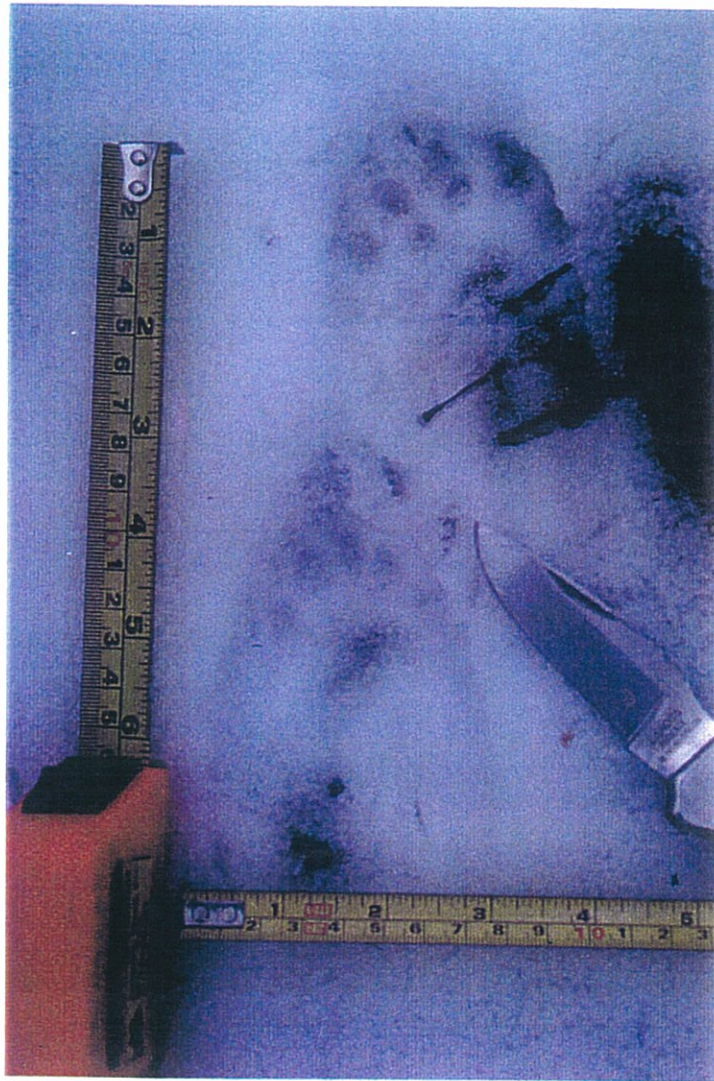

Sean Lawson entering GPS data
under bear's "nest" in black cherry
Guthrie - Smith

Suzanne L. Moise

Sharon C. Morse

Closest view of bear's nest⁸ in
black cherry crown. Notice bent over branches
from outside to an inside location high
within the tree's crown.

Susan C. Morse

Bobcat tracks - Guthrie south

Black bear claw scars on beech

Susan C. Morse

Bear's "nest" in American beech

Samuel C. Moore

Bear mark tree on white birch
Showing opposing bite wound and
claw scars
Hells- parcel

Susan C. Morse

Black bear marks tree on
White pine

Susan C. Morse

Fisher tracks Wells parcel

Susan C. Moise

New moose barking
(approximately 1 year old)
Guthrie parcel

Suzan C. Morse

Very old moss covering on
red maple - Gribble panel

Susan C. Morse

Sean Lawson demonstrates the height of moose barking with a pencil

Simon C. Morse

New and old (where knife blade is
pointing) bear claw scars on
sugar maple boundary tree
Wells parcel

Susan C. Morse